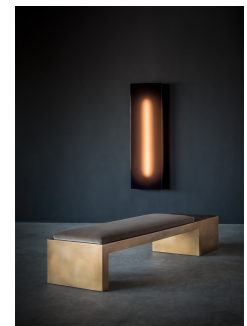

## Offset Cube

Daniele Albright

### DESCRIPTION

It is rare to find objects that combine minimalist austerity with a luxurious sensibility. Offset Cube balances these opposing qualities skillfully. Equally conceptual and functional, this sculptural bench is characterized by a quiet monumentalism that is as subtle as it is grand. With Offset Cube, a soft, inviting seat is encased in minimalist geometry, each element complementing the other's character and purpose.

## DIMENSIONS

14" H x 22" W x 80.5" L

Custom dimensions available to order.