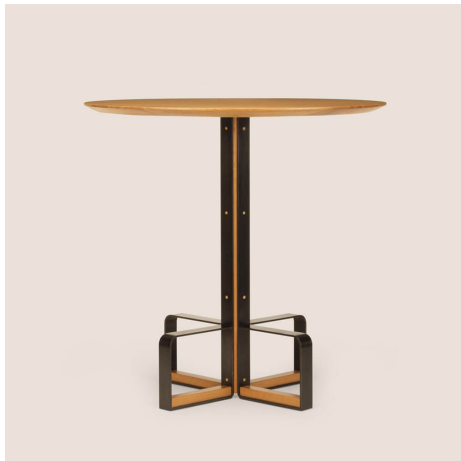

## Piedmont Cafe Table

Skram

### DESCRIPTION

Piedmont café tables are available in 3 standard models for dining, counter and bar heights. Client may specify 30" x 30" square top or 36" diameter round top. Timber top features a wafer undercut edge profile. Base/frame is formed steel with timber detailing and adjustable leveler feet. May be specified in a variety of timber options and metal finishes. Residential or contract use. Please contact sales@twentieth.net for custom sizes, configurations, and materials or upcharges related to metal and other finish options.

#### FINISHES

Timber: White Ash Natural, White Ash Grey, White Ash Ebonized, White Ash Whitewashed, Rift White Oak Natural, Walnut Natural

Metal Options: Opaque Matte Black, Opaque Matte White, Opaque Matte Charcoal, Opaque Color Custom, Gunmetal Steel, Rubbed Bronze Natural, Rubbed Bronze Dark