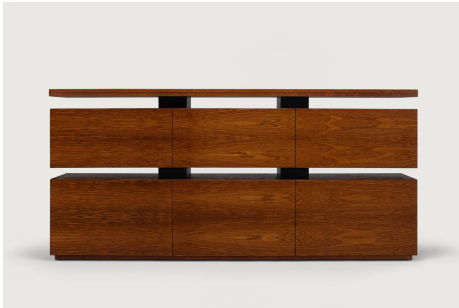

twentieth

Wishbone Credenza

Skram

DESCRIPTION

The Wishbone Credenza is offered in 2 standard models and a variety of veneers and metal finishes. This product is configured with 6 drawers (3 per tier). Drawers are maple with cork-lined bottoms, ride on heavy-duty, soft-closing runners. Drawers open via recessed, integral pulls and lower drawers may be outfitted with optional file bars for office use. Custom sizes, configurations, and materials are available. Residential or contract use.

ADDITIONAL INFORMATION

FINISHES

Timber: White Ash Natural, Rift White Oak Natural, Walnut Figured, White Ash Grey, White Ash Ebonized, White Ash Whitewashed, Santos Rosewood

DIMENSIONS

W50 | 60" W x 18" D x 30" H

W51 | 78" W x 18" D x 36" H

[SPEC SHEET](#) [CARE & USE](#)