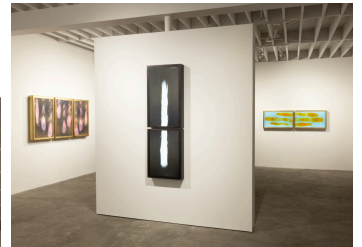

### DESCRIPTION

Meltform #12 visually weaves hand poured colored glass panels into a continuous, calming composition. Consisting of two individual lightboxes installed side-by-side, the work emphasizes continuity and fluidity of form.

### ADDITIONAL INFORMATION

**MATERIALS:** melted and hand-rolled glass, bronze frames, internal LED lights

**DIMENSIONS:** 22" H x 74" W x 4" D

twentieth

[sales@twentieth.net](mailto:sales@twentieth.net)

323.904.1200