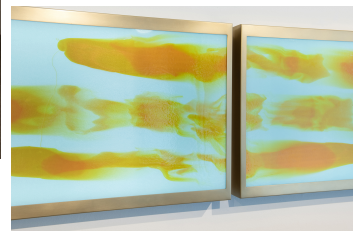

### DESCRIPTION

Meltform #12 visually weaves hand poured colored glass panels into a continuous, calming composition. Consisting of two individual lightboxes installed side-by-side, the work emphasizes continuity and fluidity of form.