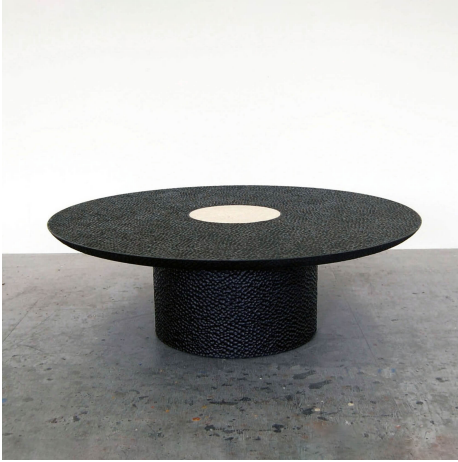

twentieth

Luna Table

John Eric Byers

DESCRIPTION

This round low table from John Eric Byers merges modern, simplified geometries with traditional craft. The solid maple is painstakingly hand carved and lacquered with a distinctive textured pattern, with a travertine centerpiece inspired by the moon's surface.

ADDITIONAL INFORMATION

MATERIAL

Solid maple with travertine

FINISH

Carved and blackened

DIMENSIONS

16" H x 48" Ø