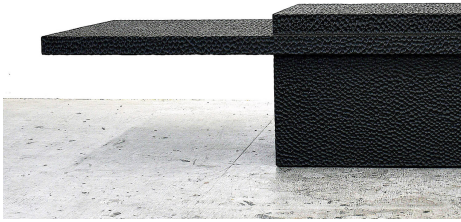

## T2 Table

John Eric Byers

### DESCRIPTION

This solid maple table from John Eric Byers merges modern, simplified geometries with traditional craft, painstakingly hand carved and lacquered with a distinctive textured pattern to give a maximalist finish to a minimalist silhouette.

#### DIMENSIONS

16" x 61" x 22"