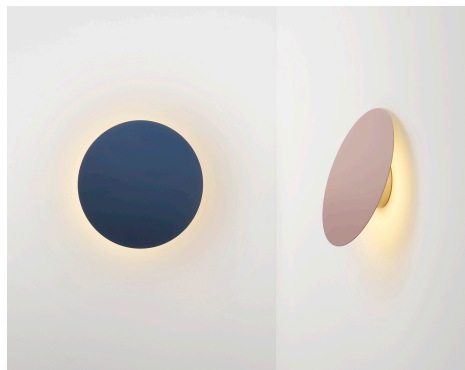

twentieth

Polar Wall Light - 450 Dia

Ross Gardam

DESCRIPTION

The circular motif of the Polar is synonymous in its minimal operative form. The product utilizes a unique hinge joint allowing the shade disc to pivot up or down, softly directing the light output as desired. Polar Wall's anodized gold wall canopy provides a beautiful base for the light to mount onto the wall and houses the 13W dimmable LED module.

[SPEC SHEET](#)

ADDITIONAL INFORMATION

MATERIALS: Anodised Aluminium and Painted Aluminium

DIMENSIONS: Ø17.7"x2"

LAMPING: 120v - 11W LED Module, 1080 lm 2900K warm white, dimmable

FINISH OPTIONS: Polar White (PWH), Midnight Blue(MBL), Dusk Pink (DPK), Black (BLK)