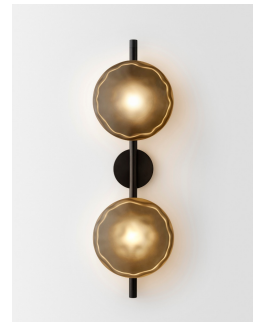

twentieth

Ceto Offset Wall Light

Ross Gardam

DESCRIPTION

Two in stock in Clear Glass and Champagne finish

Ceto captures the variation and rippling of the surface of the ocean. Each piece reflects a unique pattern, emitting a delicate luminosity, highlighting the presence of the sea. This sculptural luminaire is available in a selection of mouth-blown glass finishes combined with a highly refined machined aluminum body available in a black and champagne anodized finish.

ADDITIONAL INFORMATION

Two in stock in Clear Glass and Champagne finish

twentieth

sales@twentieth.net

323.904.1200

www.twentieth.net

DIMENSIONS

200 x 650 x 107 mm

GLASS FINISHES

Frosted Black Glass

Black Glass

Clear Glass

White Glass

METAL FINISHES

Black Anodized canopy

Champagne Anodized canopy

Note: 120mm Canopy