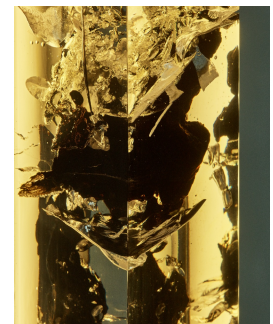

twentieth

Synthesis S Light

Tom Price

DESCRIPTION

Lighting from the Synthesis Series.

ADDITIONAL INFORMATION

DIMENSIONS:

H 78.9" x W 15.7" x D 15.7" (including base)

MATERIALS:

Resin, Tar, Steel, Acrylic, LED