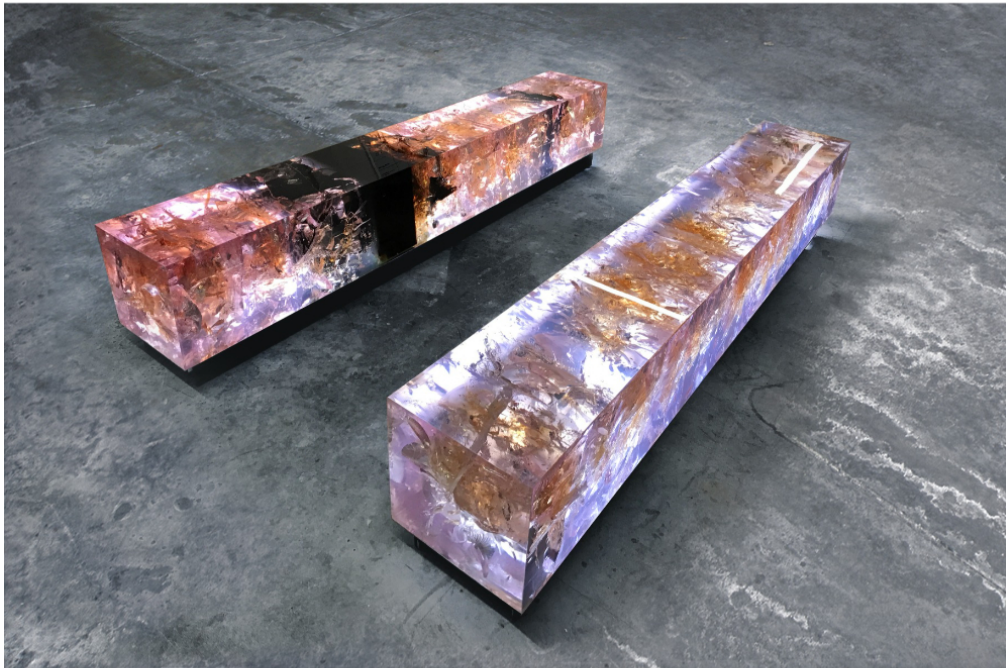

twentieth

Synthesis Bench

Tom Price

DESCRIPTION

Synthesis Bench from the Synthesis Series.

ADDITIONAL INFORMATION

DIMENSIONS:

H 17.7" x W 86.6" x D 13.8"