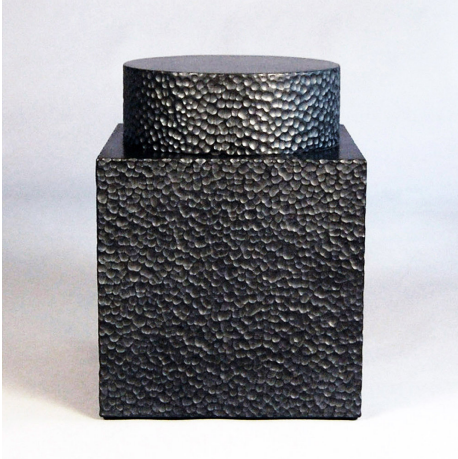

Table #14

John Eric Byers

DESCRIPTION

This solid maple piece from John Eric Byers merges modern, simplified geometries with traditional craft, painstakingly hand carved and lacquered with a distinctive textured pattern to give a maximalist finish to a minimalist silhouette.

ADDITIONAL INFORMATION

MATERIAL

Solid Maple

FINISHES

Carved and blackened

DIMENSIONS

H 21" x Ø 16"