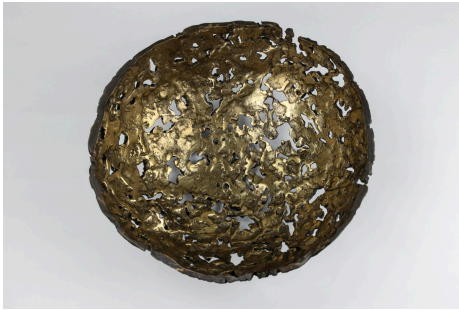

## Equator Bowl

Christopher Kreiling

### DESCRIPTION

The Equator Bowl is a Brutalist sculpture made of hand carved craters throughout its bronze body. The outer surface is a blackened patina and the inner is a matte shiny raw bronze.

#### MATERIALS

Cast Bronze, Blackened Exterior