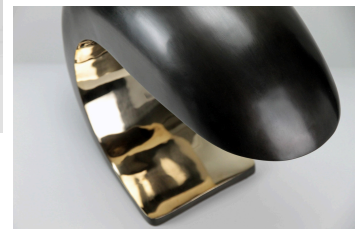

## Nautilus Study Table Lamp

Christopher Kreiling

### DESCRIPTION

The Nautilus Study table lamp is inspired by Mid-Century Italian design. It is cast bronze and weighs up to 28 pounds. The outer shell has a blackened patina, and the face is high polished to a mirrored finish. The Nautilus illuminates by a three-way touch sensor anywhere on the body. The face, only being waxed, will take on the fingerprints of its owner. Time is noted by its markings and continually changing patina. A deep brown fabric covered cord is at the back bottom. A 60W medium base bulb is recommended. The Nautilus works well in pairs as bedside table lamps, on dining room consoles, as well as multiples on a bar top.