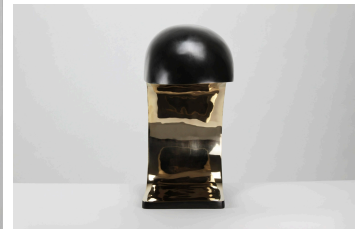

## Nautilus Study Table Lamp

Christopher Kreiling

### DESCRIPTION

The Nautilus Study table lamp is inspired by Mid-Century Italian design. It is cast bronze and weighs up to 28 pounds. The outer shell has a blackened patina, and the face is high polished to a mirrored finish. The Nautilus illuminates by a three-way touch sensor anywhere on the body. The face, only being waxed, will take on the fingerprints of its owner. Time is noted by its markings and continually changing patina. A deep brown fabric covered cord is at the back bottom. A 60W medium base bulb is recommended. The Nautilus works well in pairs as bedside table lamps, on dining room consoles, as well as multiples on a bar top.

The Nautilus Study Table Lamp was featured on the cover and three pages of Ellen DeGeneres' 'Home' book.

### MATERIALS

Cast Bronze, Patinated Exterior, Polished and Waxed Face