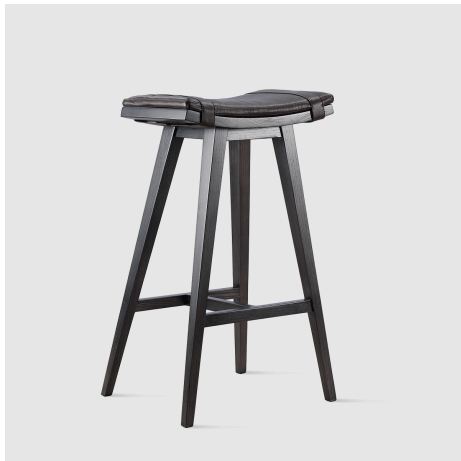

Neo Barstool

OKHA

DESCRIPTION

OKHA's diverse design repertoire is keenly focused on purity of form and a high regard for noble materials, traditional artisanal and hand-crafted techniques. OKHA's creative direction and DNA is clearly stated in its bespoke, limited series works and its production furniture collection.

Each design focuses on an essential statement of line, the resonance of natural materials and the desire to gracefully hold space via a taut and articulate silhouette. The resulting works arrive at a provocative junction of contemporary design and the manifestation of a distinctly personal expression.

ADDITIONAL INFORMATION

MATERIALS

Wood, Leather

VARIATIONS

Wood: Natural Ash, Chalked Ash, Carbon Ash, Dark Java Ash, Mocca Ash, Natural Oak, Carbon Oak, Natural Walnut

Leather: Black, Mocca, Navy, Straw, Anthracite, Elephant, Oyster, Latte, White, Moss

DIMENSIONS

Barstool | 17.3W x 16.5D x 29.1H in, Seat Height: 29.1

Counterstool | 17.3W x 16.5D x 26.4H in, Seat Height: 26.4

PRICING + COM

This OKHA design is priced to accommodate Customer's Own Material (COM).