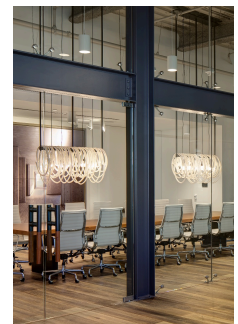

twentieth

Lasso Chandelier

SKLO

DESCRIPTION

Large, linear light fixture featuring a long row of glass loops supported on a steel armature. The glass loops come in different sizes, showcasing the amazing quality and clarity of the Czech handblown glass. Each loop is made by hand, so each is unique and slightly different, lending the finished composition a very organic feel. Each socket hangs individually from the canopy on an exposed fabric-wrapped electrical cord and nestles within the glass loops. Available in three sizes.

Made in the Czech Republic

ADDITIONAL INFORMATION

DIMENSIONS

48" W x 17" D x 24" H

60" W x 17" D x 24" H

72" W x 17" D x 24" H

MATERIALS

Handblown Czech glass