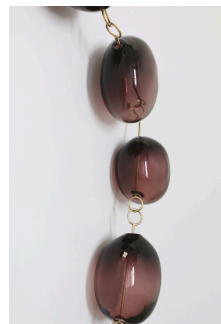

## Bead Chain 11 Wallpiece

SKLO

### DESCRIPTION

A large wallpiece sculpture with oversized glass beads suspended along a length of brass links. With an expressive brass chain across the top, the wallpiece is suspended from two points on custom hardware (included). The piece drapes dramatically, a stylish wall sculpture.

## MATERIALS

Handblown Czech glass beads

## VARIATIONS

Glass: Alabaster, Plum, Smoke

Metal: Dark Oxidized, Brushed Brass, Brushed Nickel, Polished Nickel

---