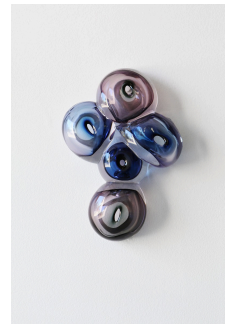

twentieth

Bloom Wallpiece

SKLO

DESCRIPTION

A version of the SkLO Bloom Object meant for display on the wall, the Bloom Wallpiece is produced in a similar process, organically building sculptural compositions by layering together smaller individually blown pod-shapes while hot. The backs are cut and polished.

Made in the Czech Republic.

ADDITIONAL INFORMATION

DIMENSIONS

6" W x 2.5" D x 9" H (Small)

twentieth

sales@twentieth.net

323.904.1200

www.twentieth.net

8" W x 2.5" D x 10.5" H (Medium)

9" W x 2.5" D x 13" H (Large)

MATERIALS

Handblown Czech glass

VARIATIONS

Pink Palette, Olive Palette, Blue Palette

SPEC SHEETS