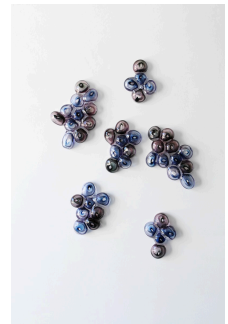

twentieth

Bloom Wallpiece

SKLO

DESCRIPTION

A version of the SkLO Bloom Object meant for display on the wall, the Bloom Wallpiece is produced in a similar process, organically building sculptural compositions by layering together smaller individually blown pod-shapes while hot. The backs are cut and polished.

Made in the Czech Republic.

ADDITIONAL INFORMATION

DIMENSIONS

6" W x 2.5" D x 9" H (Small)

twentieth

sales@twentieth.net

323.904.1200

www.twentieth.net

8" W x 2.5" D x 10.5" H (Medium)

9" W x 2.5" D x 13" H (Large)

MATERIALS

Handblown Czech glass

VARIATIONS

Pink Palette, Olive Palette, Blue Palette

SPEC SHEETS