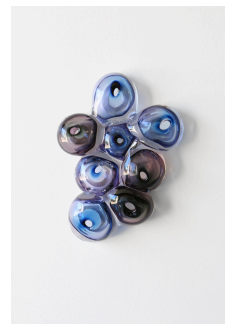

twentieth

Bloom Wallpiece

SKLO

DESCRIPTION

A version of the SkLO Bloom Object meant for display on the wall, the Bloom Wallpiece is produced in a similar process, organically building sculptural compositions by layering together smaller individually blown pod-shapes while hot. The backs are cut and polished.

Made in the Czech Republic.

ADDITIONAL INFORMATION

DIMENSIONS

6" W x 2.5" D x 9" H (Small)

twentieth

sales@twentieth.net

323.904.1200

www.twentieth.net

8" W x 2.5" D x 10.5" H (Medium)

9" W x 2.5" D x 13" H (Large)

MATERIALS

Handblown Czech glass

VARIATIONS

Pink Palette, Olive Palette, Blue Palette

SPEC SHEETS