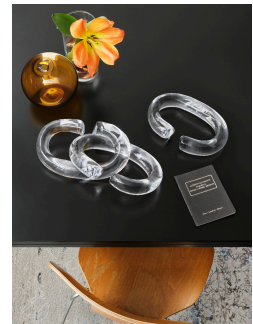

twentieth

Link Object

SKLO

DESCRIPTION

Chunky oversized chain links sculpted from solid Czech glass. Each link is an open link to allow for reconfiguring. Sold in sets of 2, 3, 4 and 5. Many possibilities for display.

Made in the Czech Republic.

ADDITIONAL INFORMATION

DIMENSIONS

7" W x 1.8" D x 9.5" H

twentieth

sales@twentieth.net

323.904.1200

www.twentieth.net

MATERIALS

Solid Czech glass

VARIATIONS

Glass: Clear

SPEC SHEETS