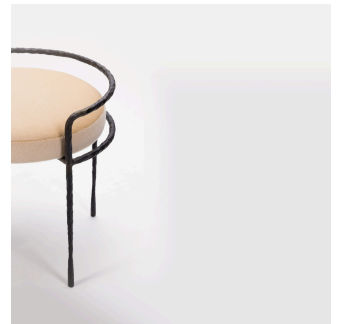

## Hammered Metal Stool

Paolo Ferrari

### DESCRIPTION

Shown in mohair upholstery, hammered black metal.

---

[CATALOG](#)