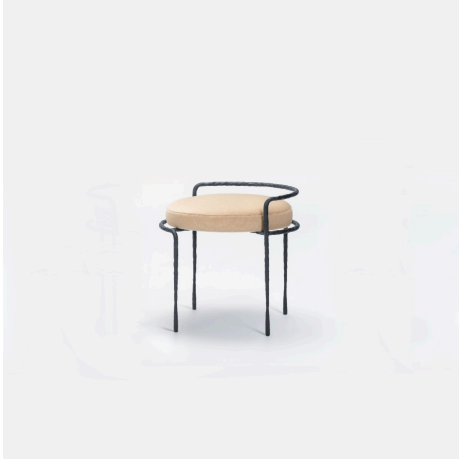

## Hammered Metal Stool

Paolo Ferrari

### DESCRIPTION

Shown in mohair upholstery, hammered black metal.

#### MEASUREMENTS

20" D x 17"SH x Ø19