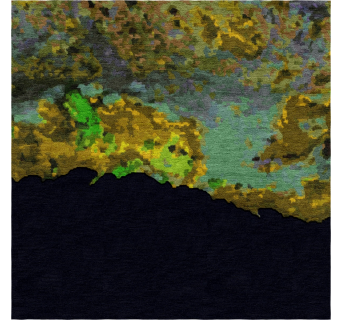

# twentieth

### DESCRIPTION

Each colorway of GEODE is named for the various types of the rough exterior, crystalline interior formations that occur inside volcanic rocks.

In stock size is 5' x 8' in the Amethyst colorway