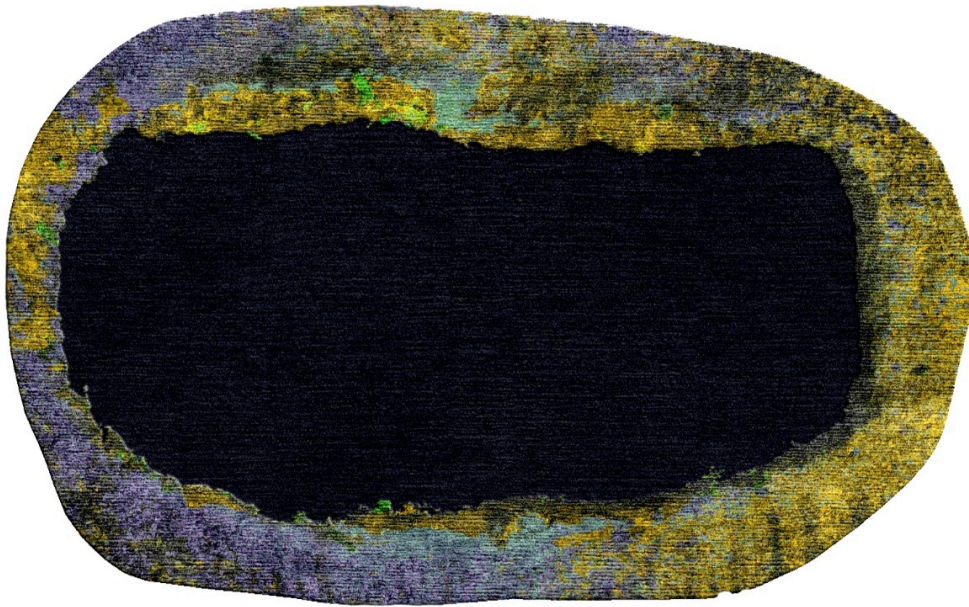

# twentieth

## Geode

Temple rugs

### DESCRIPTION

Each colorway of GEODE is named for the various types of the rough exterior, crystalline interior formations that occur inside volcanic rocks.

In stock size is 5' x 8' in the Amethyst colorway