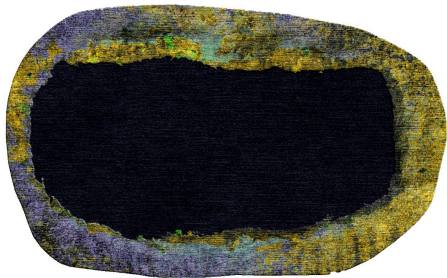

twentieth

Geode

Temple rugs

DESCRIPTION

Each colorway of GEODE is named for the various types of the rough exterior, crystalline interior formations that occur inside volcanic rocks.

In stock size is 5' x 8' in the Amethyst colorway

ADDITIONAL INFORMATION

DIMENSIONS

Irregular shape

Made to order, custom

In stock size is 5' x 8' in the Amethyst colorway

MATERIALS

Silk rim and Tibetan wool interior

Low and high pile heights

Knots per square inch: 150

Colorways: Enhydro, Black Amethyst, Quartz, Coconut, Chalcedony, Citrine, Volcanic, Amethyst, Thunder Egg, Calcite, Celestine

PRICING

\$240 per sq ft

twentieth

sales@twentieth.net