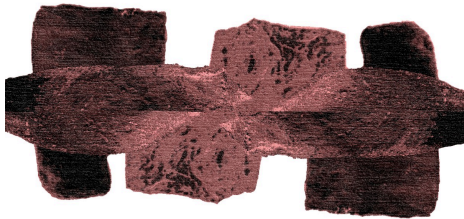

twentieth

Passages

Temple rugs

DESCRIPTION

Each colorway of PASSAGES is named for the various routes of exploration and passages humans have traveled both across the globe and between worlds.

ADDITIONAL INFORMATION

DIMENSIONS

10' W x 5' D

Custom sizing available

MATERIALS

Baby Alpaca

Low and high pile heights

Knots per square inch: 150

Colorways: The Strait of Juan de Fuca, Transpolar, Vestfjarðagöng Tunnel, Purgatory, Northwest, Queen Mary, Middle, Charon