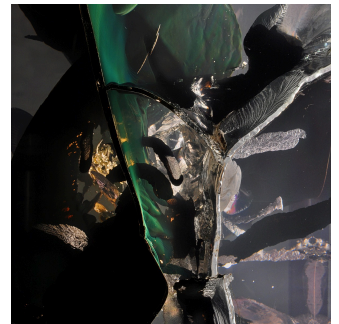

twentieth

Synthesis L4

Tom Price

DESCRIPTION

Original Artwork by Tom Price (2021)

ADDITIONAL INFORMATION

Resin, tar, steel, acrylic, LED

47.24" (h) x 6.7" (w) x 8.27" (d)