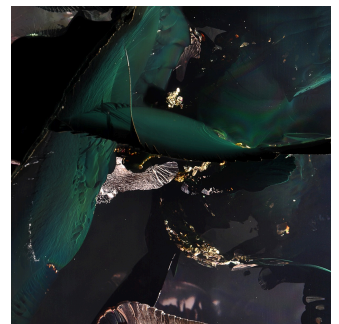

twentieth

Synthesis L4

Tom Price

DESCRIPTION

Original Artwork by Tom Price (2021)

ADDITIONAL INFORMATION

Resin, tar, steel, acrylic, LED

47.24" (h) x 6.7" (w) x 8.27" (d)