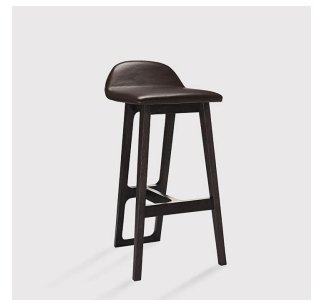

OKHA

DESCRIPTION

OKHA's diverse design repertoire is keenly focused on purity of form and a high regard for noble materials, traditional artisanal and hand-crafted techniques. OKHA's creative direction and DNA is clearly stated in its bespoke, limited series works and its production furniture collection.

Each design focuses on an essential statement of line, the resonance of natural materials and the desire to gracefully hold space via a taut and articulate silhouette. The resulting works arrive at a provocative junction of contemporary design and the manifestation of a distinctly personal expression.