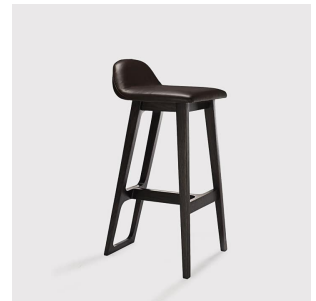

twentieth

Nancy

OKHA

OKHA