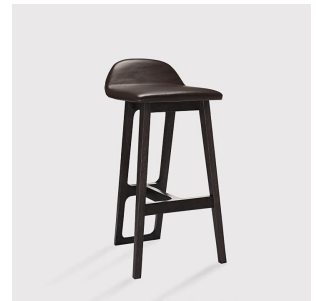

twentieth

Nancy

OKHA

OKHA

OKHA

OKHA

DESCRIPTION

OKHA's diverse design repertoire is keenly focused on purity of form and a high regard for noble materials, traditional artisanal and hand-crafted techniques. OKHA's creative direction and DNA is clearly stated in its bespoke, limited series works and its production furniture collection.

Each design focuses on an essential statement of line, the resonance of natural materials and the desire to gracefully hold space via a taut and articulate silhouette. The resulting works arrive at a provocative junction of contemporary design and the manifestation of a distinctly personal expression.