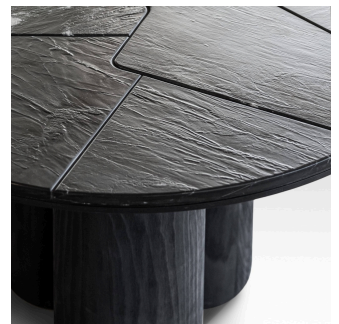

twentieth

Proxima

OKHA

DESCRIPTION

OKHA's diverse design repertoire is keenly focused on purity of form and a high regard for noble materials, traditional artisanal and hand-crafted techniques. OKHA's creative direction and DNA is clearly stated in its bespoke, limited series works and its production furniture collection.

Each design focuses on an essential statement of line, the resonance of natural materials and the desire to gracefully hold space via a taut and articulate silhouette. The resulting works arrive at a provocative junction of contemporary design and the manifestation of a distinctly personal expression.