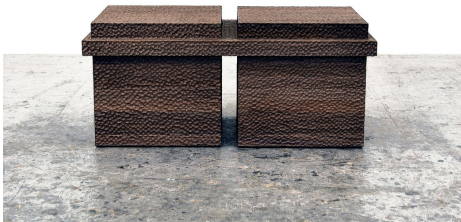

twentieth

B2 Bench

John Eric Byers

DESCRIPTION

This solid maple bench from John Eric Byers merges modern, simplified geometries with traditional craft, painstakingly hand-carved and lacquered with a distinctive textured pattern to give a maximalist finish to a minimalist silhouette.

ADDITIONAL INFORMATION

BW SERIES

MATERIAL

Solid walnut

FINISH

Carved and Laquered

DIMENSIONS

16" x 18" x 36"