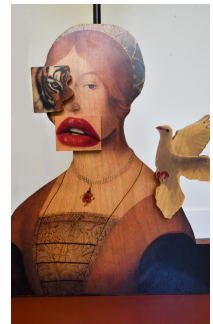

## Lucrezia

Mattia Biagi

### DESCRIPTION

Wooden collage lamp.

### ADDITIONAL INFORMATION

25" W x 20" D x 33" H.