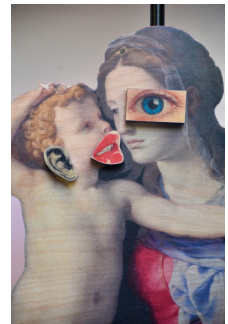

## Letizia E Angeli

Mattia Biagi

### DESCRIPTION

Wooden collage lamp.

### ADDITIONAL INFORMATION

20" W x 20" D x 33" H.