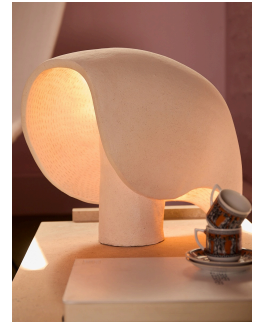

twentieth

Seed Lamp 01

Jan Ernst

DESCRIPTION

“Growing up on a farm in South Africa, I spent a lot of time outdoors in nature. Trees have always held multiple meanings for me: they are a sanctuary and a safe space. There is something inherently architectural about trees which encourages a sense of place in a way that is very comforting – after all we build house with and in trees! Yet woods and forests are also places of wonder and whimsy where I escape to when I want to dream of different ideas and even create make-believe worlds. You can consider this new collection an ode to the tree!” ~ Jan Ernst