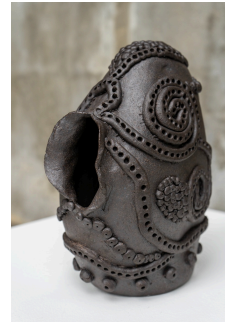

twentieth

Portal No. 01

Lois Samuels

DESCRIPTION

Materials: Ceramic.

ADDITIONAL INFORMATION

Dimensions: 7" H x 5" W