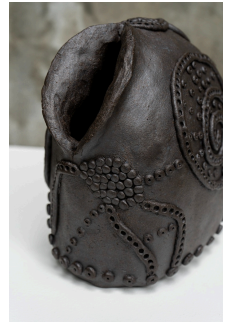

twentieth

Portal .06

Lois Samuels

DESCRIPTION

Materials: Ceramic.

ADDITIONAL INFORMATION

Dimensions: 8" H x 7" W.