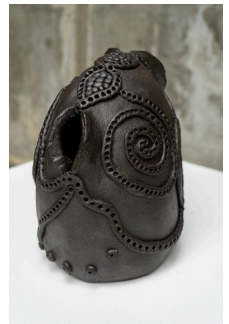

twentieth

Portal .06

Lois Samuels

DESCRIPTION

Materials: Ceramic.

ADDITIONAL INFORMATION

Dimensions: 8" H x 7" W.