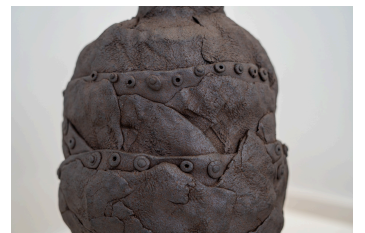

twentieth

Open No. 41

Lois Samuels

DESCRIPTION

Materials: Ceramic.

ADDITIONAL INFORMATION

Dimensions:

8" L x 8" W x 17" W