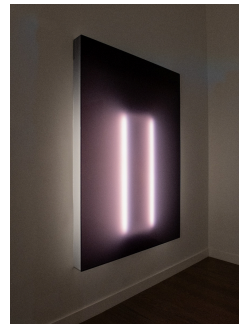

### DESCRIPTION

Influenced by the Los Angeles based Light and Space art movement, Lumalights combine color saturation and illumination to produce atmospheric installations. Various opacities and transparencies of material, light and color are layered to create visual resonance. Compositions can range from subtle and fluid monochromatic gradients to strikingly vivid and vibrant interactions of pure color.