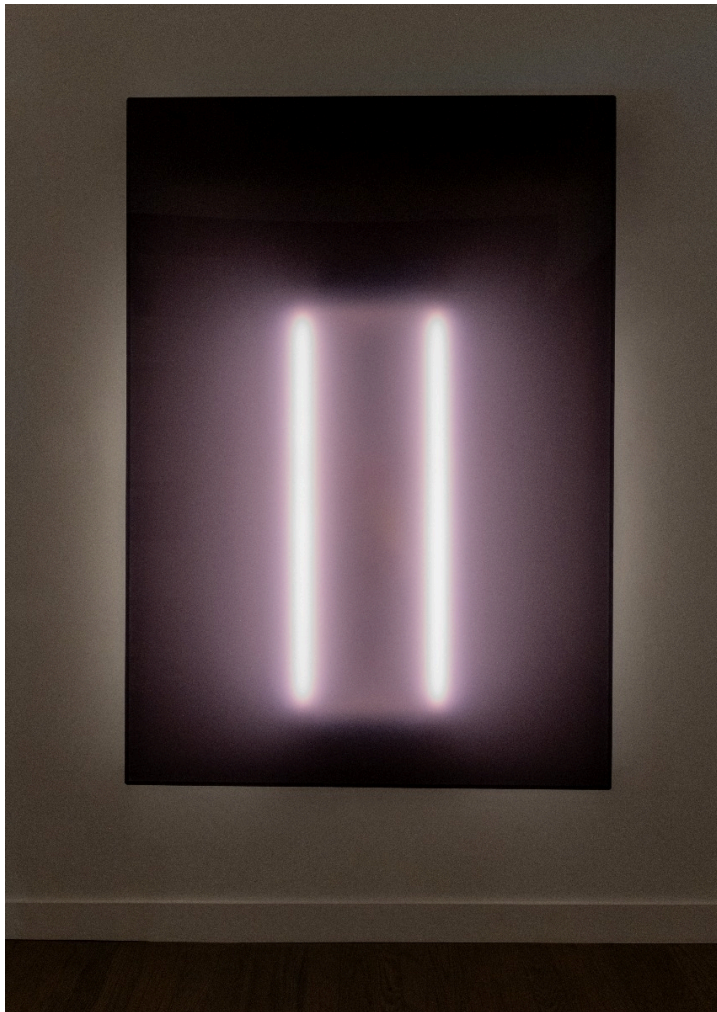

### DESCRIPTION

Influenced by the Los Angeles based Light and Space art movement, Lumalights combine color saturation and illumination to produce atmospheric installations. Various opacities and transparencies of material, light and color are layered to create visual resonance. Compositions can range from subtle and fluid monochromatic gradients to strikingly vivid and vibrant interactions of pure color.

#### DIMENSIONS

Custom Sizes and Configurations

Shown: 68" H x 48" W x 4" D