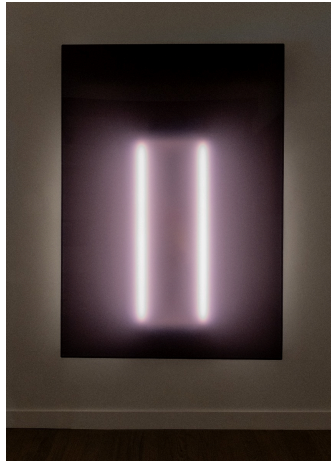

### DESCRIPTION

Influenced by the Los Angeles based Light and Space art movement, Lumalights combine color saturation and illumination to produce atmospheric installations. Various opacities and transparencies of material, light and color are layered to create visual resonance. Compositions can range from subtle and fluid monochromatic gradients to strikingly vivid and vibrant interactions of pure color.