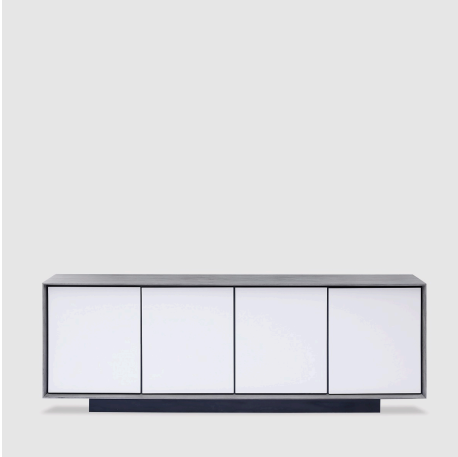

twentieth

Omega Server

DESCRIPTION

OKHA's diverse design repertoire is keenly focused on purity of form and a high regard for noble materials, traditional artisanal and hand-crafted techniques. OKHA's creative direction and DNA is clearly stated in its bespoke, limited series works and its production furniture collection.

Each design focuses on an essential statement of line, the resonance of natural materials and the desire to gracefully hold space via a taut and articulate silhouette. The resulting works arrive at a provocative junction of contemporary design and the manifestation of a distinctly personal expression.

ADDITIONAL INFORMATION

MATERIALS

Duco, Wood

VARIATIONS

Wood: Natural Ash, Chalked Ash, Carbon Ash, Dark Java Ash, Mocca Ash, Natural Walnut Duco: Black, Saddlewood, Light Grey, White

DIMENSIONS

Omega | 86.6W x 19.7D x 30.7H in

Omega Low | 98.4W x 19.7D x 21.7H