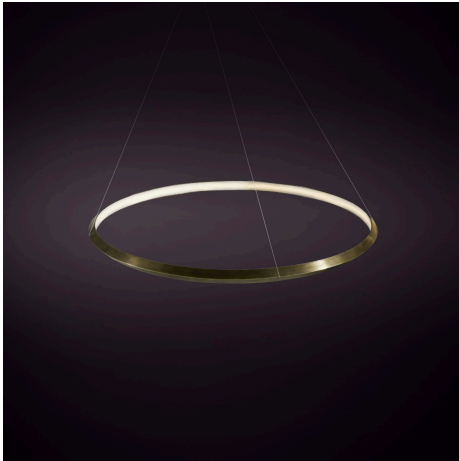

twentieth

Oracle Single

Christopher Boots

DESCRIPTION

In Classical Antiquity, an Oracle was both a place and a person through which worlds seen and unseen could momentarily touch.

Linking realms, the Oracle channeled the mysteries of the Gods for human illumination.

ORACLE takes its form from this other-worldly communication.

ADDITIONAL INFORMATION

MATERIALS

Brass

FINISH

Aged Brass, Brushed Brass, Hand Rubbed Brass, Dark Bronze, Mottled Patina

DIMENSIONS

Oracle Single 600-in: Ø 23.6 x 2.2 "

Oracle Single 900-in Ø 35.4 x 2.2 "

Oracle Single 1200-in Ø 47.2 x 2.2 "

LAMPING

24V LED WW 2700K

VOLTAGE

24V DC

SUSPENSION

A-CAB: Angled Cable

V-CAB Vertical Cable

CANOPY

RFM: Round Flush Medium

RFL: Round Flush Large

RSM: Round Surface Medium

RSL: Round Surface Large

LFL: Linear Flush Large

LSL Linear Surface Large