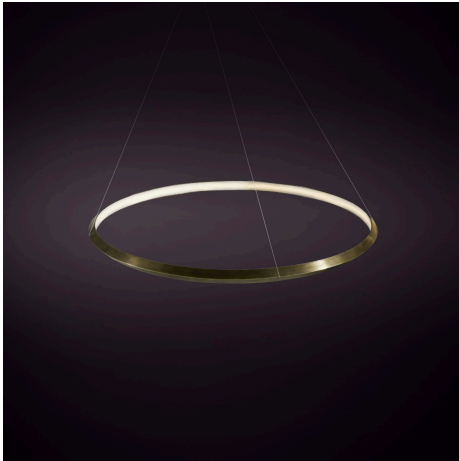

twentieth

Oracle Single

Christopher Boots

DESCRIPTION

In Classical Antiquity, an Oracle was both a place and a person through which worlds seen and unseen could momentarily touch.

Linking realms, the Oracle channeled the mysteries of the Gods for human illumination.

ORACLE takes its form from this other-worldly communication.

ADDITIONAL INFORMATION

MATERIALS

Brass

FINISH

Aged Brass, Brushed Brass, Hand Rubbed Brass, Dark Bronze, Mottled Patina

FIXTURE

Oracle Single 600-in: Ø 23.6 x 2.2 "; 36W

Oracle Single 900-in Ø 35.4 x 2.2 "; 54W

Oracle Single 1200-in Ø 47.2 x 2.2 "; 72W

LAMPING

24V LED WW 2700K

VOLTAGE

24V DC

twentieth

sales@twentieth.net

323.904.1200

www.twentieth.net

SUSPENSION

A-CAB: Angled Cable

V-CAB Vertical Cable

CANOPY

RFM: Round Flush Medium

RFL: Round Flush Large