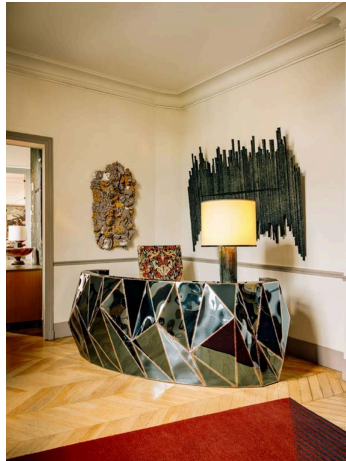

twentieth

Rough Split Reception Desk

Julian Mayor

DESCRIPTION

Julian Mayor's process utilizes both digital design and traditional fabrication. Each piece recasts technology as sculpture.

ADDITIONAL INFORMATION

MATERIALS

Welded Mirror Polish Stainless Steel

DIMENSIONS

W237cm x D82cm x H90cm (Desk Height 77cm)

EDITION

Limited