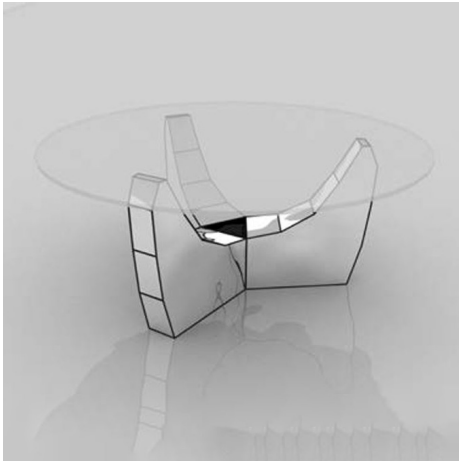

twentieth

Screenkiss Low Table Base

Julian Mayor

DESCRIPTION

Julian Mayor's process utilizes both digital design and traditional fabrication. Each piece recasts technology as sculpture.

ADDITIONAL INFORMATION

MATERIALS

Welded Mirror Polish Stainless Steel

DIMENSIONS

Base W65cm x D65cm x H42cm

Suggested Top 100cm Diameter

EDITION

Limited