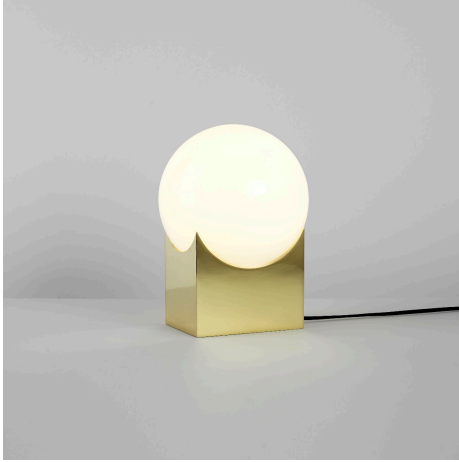

twentieth

Atlas 01

Roll & Hill

DESCRIPTION

Named for the Titan doomed to shoulder the world, Atlas combines an illuminated glass globe with an intersecting Metal armature, drawing on Karl Zahn's elegant use of geometry and metaphor in design.

ADDITIONAL INFORMATION

MATERIALS

Brass, Glass

DIMENSIONS

H 10in W 8in x D 8in

FINISH

Polished brass, matte black

LAMPING

USB 2.0 Cord

Universal Wall Plug Power Supply

Interchangeable AC Blades, Global Use

Integrated LED

Wattage: 10 Watts

Lumens: 400 Lumens

Color Temperature: 2700 Kelvin

Bulb Life: 50,000 Hours