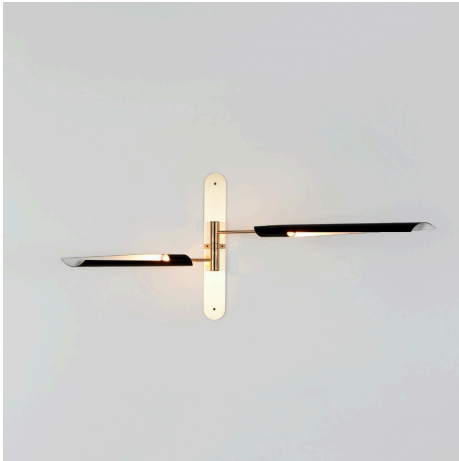

twentieth

Boden Sconce 02

Roll & Hill

DESCRIPTION

Boden is a sculptural fixture emanating from irregular balance points. Designed to be versatile in application, the components feel equally refined as a single piece, or installed as repeating architectural elements, or groups. The Boden shades contain a dimmable LED source and rotate to cast light directionally. The design is intricate, refined, and elegantly efficient.

ADDITIONAL INFORMATION

MATERIALS

Brass, Aluminum

DIMENSIONS

L 59in x H 2in x H 20in

FINISH

Brushed Brass, Gloss Black & White

LAMPING

120/240V:

Integrated LED

Wattage: 17W

Lumens: 880 Lumens

Color Temperature: 2700K, 90+ CRI

LED Lifetime: 50,000 Hours est.

Dimming: Triac and ELV or 0-10V

CERTIFICATION
UL/cUL (120V); CE (240V)