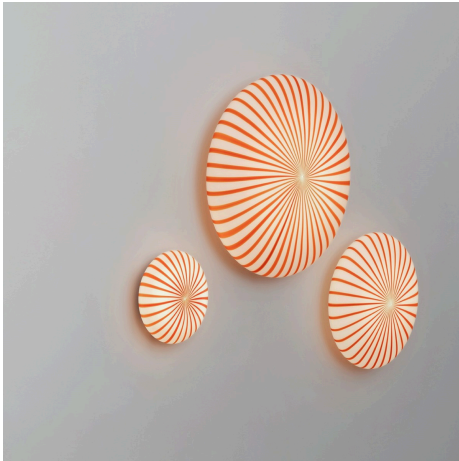

twentieth

Filigrana Ceiling / Wall Light

Established & Sons

DESCRIPTION

An extension of the Filigrana Light series, the new Filigrana Wall & Ceiling Light crafted from mouthblown, acid-etched glass, colored stripes are rolled into the surface of each shade, creating the collection's signature candy-cane pattern. Featuring a single sculptural form, the light can be installed as either a wall or ceiling fixture, offering flexibility without compromising its character.

ADDITIONAL INFORMATION

DIMENSIONS

Small: 8.6" x 3.4"

Medium: 14.6" x 4.9"

Large: 19.7" x 6.65"

MATERIALS

Lamp : Glass Red Canes

Bracket : Flame retardant polycarbonate