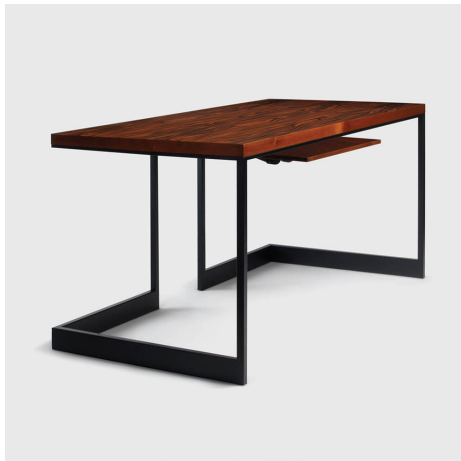

## Wishbone Slab Top Desk

Skram

### DESCRIPTION

The wishbone slab top desk is offered in one standard size and available in a variety of veneer and metal finishes. Hardwood veneer longwoods are handbook-matched. All edges are reinforced with solid timber for added durability.

An optional ergonomic, adjustable keyboard/laptop pullout with platform in solid timber to match is available. Integrated connectivity and wire management options are available for this product. The wishbone desk is highly customizable in size, configuration, and material for a range of desk or ancillary table applications. Residential or contract use.

#### FINISHES

Veneer: White Ash Natural, White Ash Ebonized, Rift White Oak Natural, White Ash Grey, White Ash Whitewashed, Walnut Pale, Walnut Natural, Santos Rosewood

Metal: Opaque Matte Black, Opaque Matte White, Opaque Matte Charcoal, Opaque Color Custom, Gunmetal Steel, Brushed Stainless Steel, Natural Rubbed Bronze, Dark Rubbed Bronze