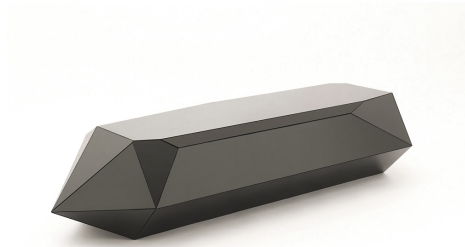

twentieth

Bbc

Daniele Albright

DESCRIPTION

With a tongue in cheek name that stands for Big Black Crystal, among other things, the BBC is based on a large black crystal found in Brazil while attending an ayahuasca ceremony. Blending hippy trippy references with a minimalist aesthetic sensibility resulted in this enigmatic sculptural form.

ADDITIONAL INFORMATION

MATERIALS

Hematite Black Mirror, Wood

DIMENSIONS

16.5" x 25" x 75" (41.9 x 63.5 x 190.5 cm)