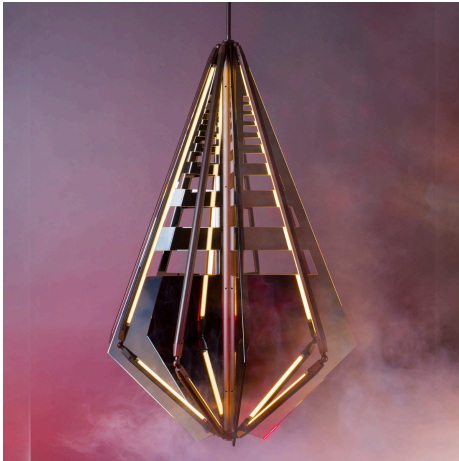

Echo 4

Bec Brittain

DESCRIPTION

Echo uses mirrored fins, radiating from a central axis, to reflect beams of light. LED tubes are turned inward to bounce off the mirror, thereby softening and amplifying that light. Echo is also available with glass fins, which diffuse the light, creating a soft glow.

Glass Finishes: Clear Mirror, Bronze Mirror, Grey Mirror

DIMENSIONS

31" Ø x 47" H / 79cm Ø x 119.5cm H

WEIGHT

84 lb / 38.1 kg

LAMPING

24 VDC T5 LED tube

2700 Kelvin