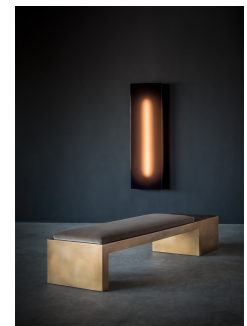

twentieth

Offset Cube

Daniele Albright

DESCRIPTION

It is rare to find objects that combine minimalist austerity with a luxurious sensibility. Offset Cube balances these opposing qualities skillfully. Equally conceptual and functional, this sculptural bench is characterized by a quiet monumentalism that is as subtle as it is grand. With Offset Cube, a soft, inviting seat is encased in minimalist geometry, each element complementing the other's character and purpose.

ADDITIONAL INFORMATION

MATERIALS

Tobin bronze or pewter steel, natural upholstery materials, optional Italian mohair fabric.

twentieth

sales@twentieth.net

323.904.1200

www.twentieth.net

FINISHES

Light bronze, patina bronze, or pewter steel.

DIMENSIONS

14" H x 22" W x 80.5" L

Custom dimensions available to order.