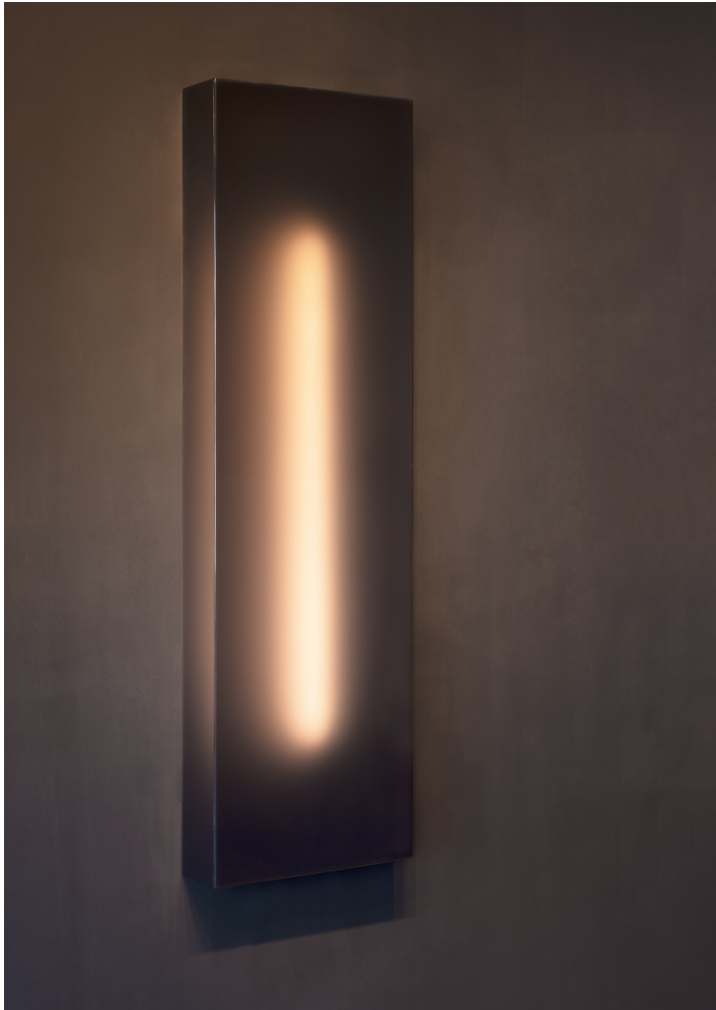

twentieth

Aubergine Grey Luma Light

Daniele Albright

DESCRIPTION

Influenced by the Los Angeles based Light and Space art movement, Lumalights combine color saturation and illumination to produce atmospheric installations. Various opacities and transparencies of material, light and color are layered to create visual resonance. Compositions can range from subtle and fluid monochromatic gradients to strikingly vivid and vibrant interactions of pure color.

DIMENSIONS

Custom Sizes and Configurations

Depth is always 5"

Shown: 60" H x 18" W x 5" D

LIGHTING

Bulbs are 110V dimmable LED with an internal transformer.

PRICING

Height + width x 150 (18 + 60 x 150 = \$11,700).