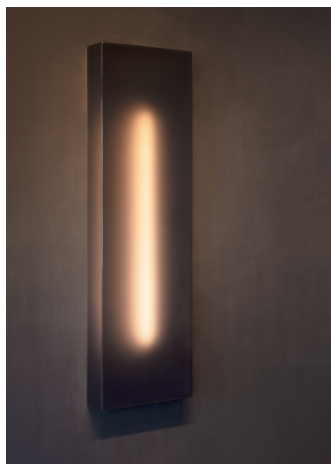

### DESCRIPTION

Influenced by the Los Angeles based Light and Space art movement, Lumalights combine color saturation and illumination to produce atmospheric installations. Various opacities and transparencies of material, light and color are layered to create visual resonance. Compositions can range from subtle and fluid monochromatic gradients to strikingly vivid and vibrant interactions of pure color.

#### MATERIALS

Hand-Formed Acrylic, Dimmable LED Light