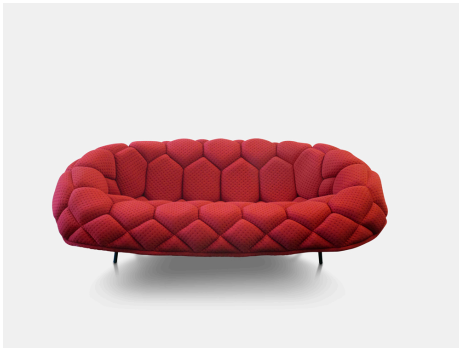

# twentieth

## Quilt Sofa

Established & Sons

### DESCRIPTION

The Bouroullec's iconic Quilt series of feature seating comes in a selection of bright, springy, high-tech stretchfabrics that give a room an intense hit of colour. For a calmer first impression, select from the sophisticated tonal mélange fabric range. Built along generous proportions, the sofa is the perfect place to curl up together on a cold winter's night. The strong, glass-fibre shell is upholstered with a honeycomb-like stitched pattern filled with individual foam inserts. These geometric components are both mathematical and decorative in design, while their soft plump fullness offer superior comfort.

**DIMENSIONS:**

L2100mm x D1200mm x H750mm - Seat Height 350mm