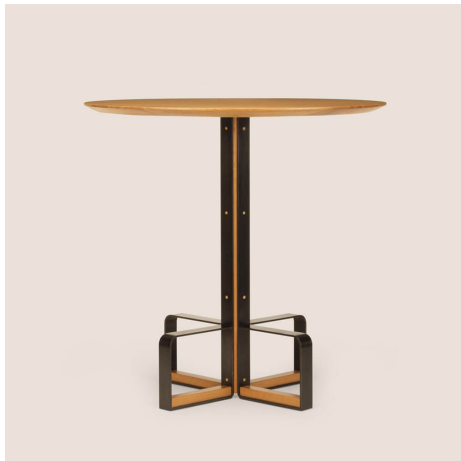

twentieth

Piedmont Cafe Table

Skram

DESCRIPTION

Piedmont café tables are available in 3 standard models for dining, counter and bar heights. Client may specify 30" x 30" square top or 36" diameter round top. Timber top features a wafer undercut edge profile. Base/frame is formed steel with timber detailing and adjustable leveler feet. May be specified in a variety of timber options and metal finishes. Residential or contract use. Please contact sales@twentieth.net for custom sizes, configurations, and materials or upcharges related to metal and other finish options.

ADDITIONAL INFORMATION

FINISHES

Timber: White Ash Natural, White Ash Grey, White Ash Ebonized, White Ash Whitewashed, Rift White Oak Natural, Walnut Natural

Metal Options: Opaque Matte Black, Opaque Matte White, Opaque Matte Charcoal, Opaque Color Custom, Gunmetal Steel, Rubbed Bronze Natural, Rubbed Bronze Dark

DIMENSIONS

P92 | 36" Ø x 41" H

P91 | 36" Ø x 36" H

P90 | 36" Ø x 29" H

Please contact sales@twentieth.net for pricing on Rubbed Bronze Natural and Rubbed Bronze Dark

[SPEC SHEET](#) [MATERIALS](#) [CARE & USE](#)