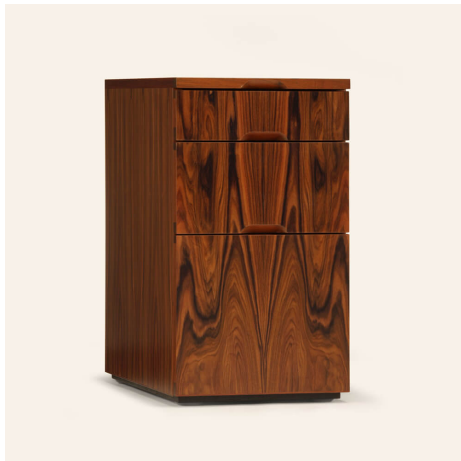

## Wishbone 3-Drawer Cabinet

Skram

### DESCRIPTION

The Wishbone 3-drawer cabinet is the companion to wishbone desks and may be placed beneath all desk models. This product is offered in all Skram standard veneer options. It features three solid maple drawers with cork-lined bottoms on soft-closing, concealed runners with recessed pulls. Lower drawer is configured for legal/letter files. Custom sizing and finish options are also available. Residential or contract use.

#### FINISHES

Timber: White Ash Natural, Rift White Oak Natural, Walnut Figured, White Ash Grey, White Ash Ebonized, White Ash Whitewashed, Santos Rosewood

Low Profile Tab Pulls: Opaque Matte Black, Brushed Stainless Steel, Natural Rubbed Bronze, Dark Rubbed Bronze, Gunmetal Steel